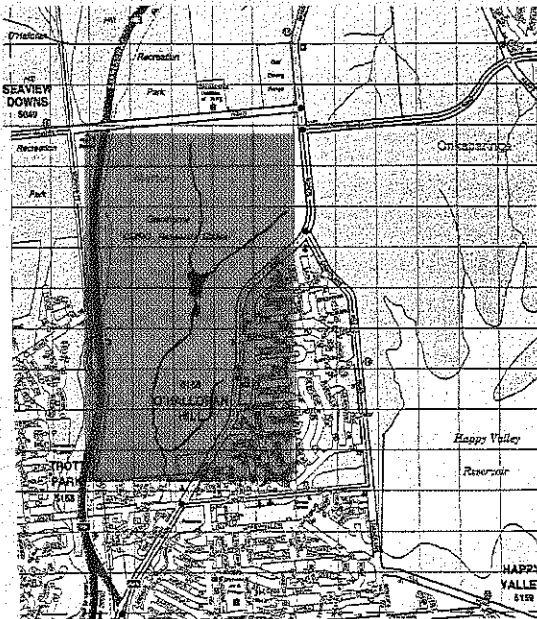

'Caring to improve our natural and cultural heritage for further generations'